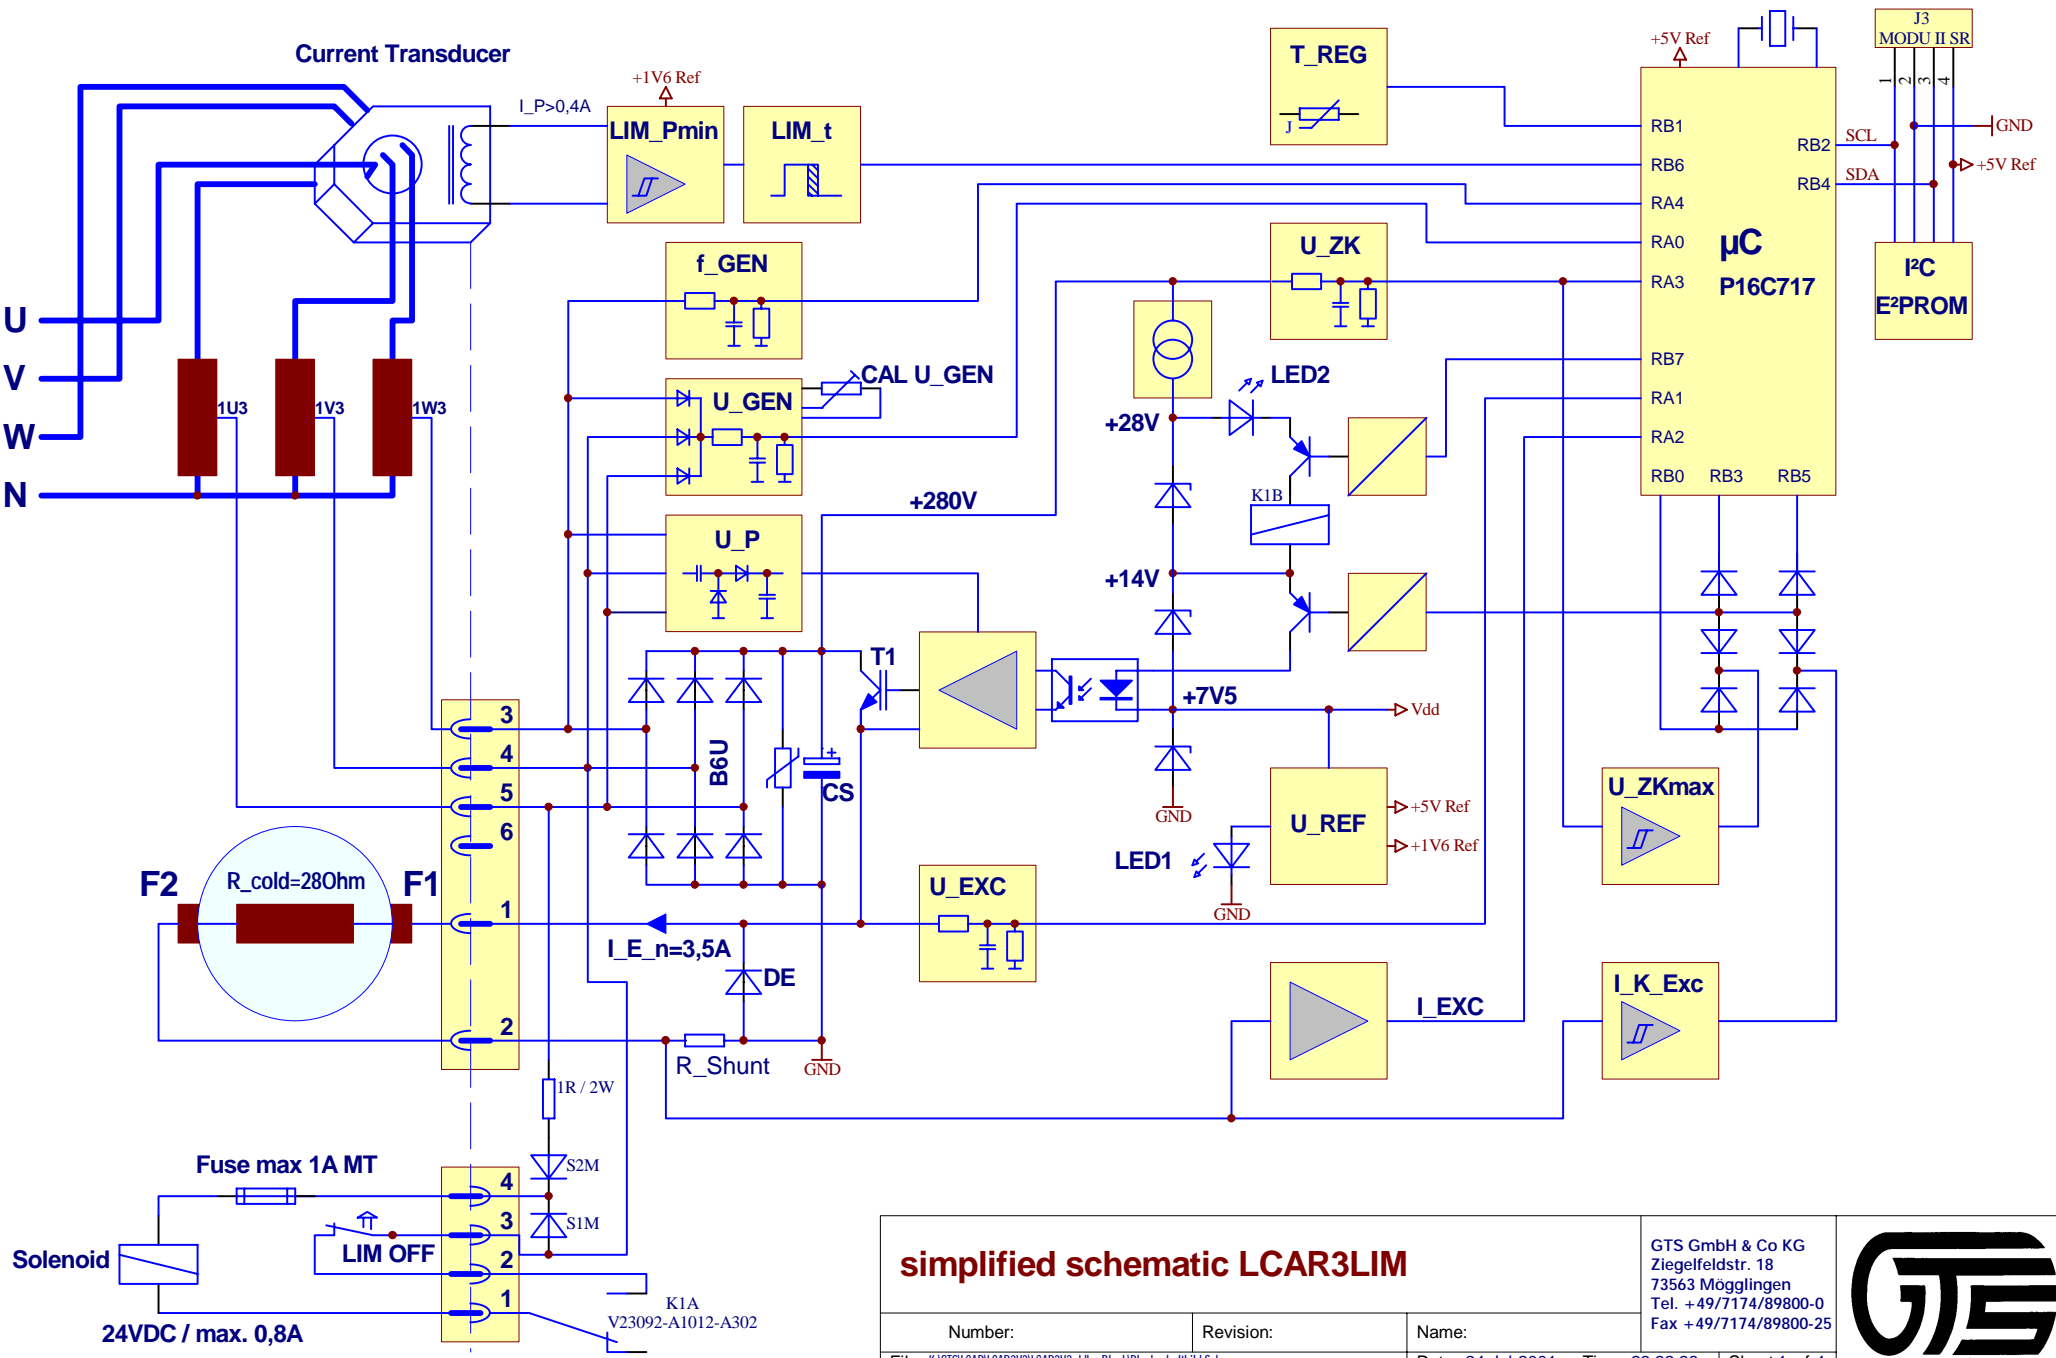

230V/400V / 50Hz

simplified schematic LCAR3LIM

Number:	Revision:	Name:	GTS GmbH & Co KG Ziegelfeldstr. 18 73563 Mögglingen Tel. +49/7174/89800-0 Fax +49/7174/89800-25
Date: 24-Jul-2001			
Time: 23:32:38			
File: K:\GTS\LCAR\LCAR3V3\LCAR3V3.dbb - BlockSchaltbild.Sch			Sheet 1 of 1

1

2

3

4

1

2

3

4